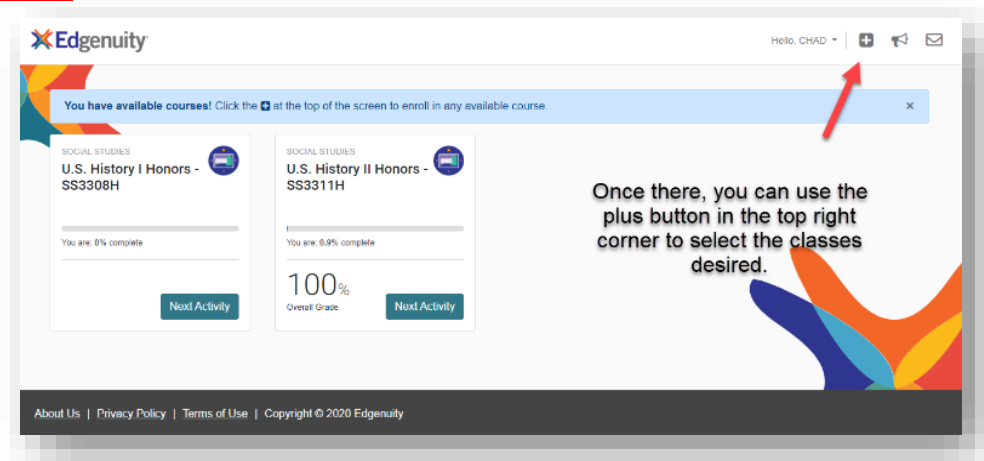

Step 7: **Click** the **Edgenuity icon**

Step 8: Upon clicking the Edgenuity icon, a **student orientation video** will begin playing. After viewing the video, **click** the **+ icon** in the **top right-hand corner** to select your desired courses.

Step 9: **Select** available **courses** that reflect your current schedule by simply **clicking** the **green “Enroll”** button.