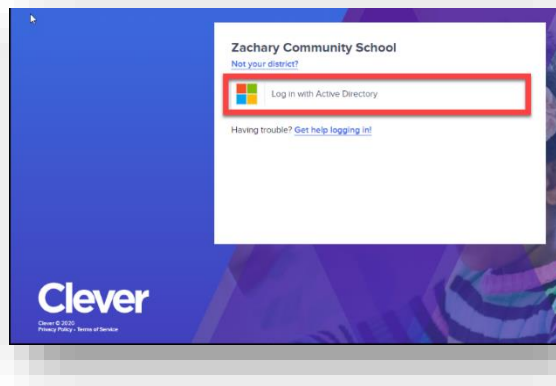

Getting Started with Edgenuity (Northwestern Middle and Zachary High)

Step 1: Go to Zachary Community School District's **At-Home Learning Resources** page.

Step 2: Click on **Edgenuity** under your school. You will be Redirected to **Clever**.

Step 3: Click the option that says **"Log in with Active Directory"**

Step 4: Enter student's **Username** and **Password** (see below)

Student Username

ZCSD Student Log In

Student User Name:
firstname.lastnameGradYear@zacharystudents.org
Example: john.smith2028@zacharystudents.org (all lower case)
12th gr./2020 - 11th gr./2021 - 10th gr./2022 - 9th gr./2023 - 8th gr./2024 - 7th gr./2025 - 6th gr./2026
5th gr./2027 - 4th gr./2028 - 3rd gr./2029 - 2nd gr./2030 - 1st gr./2031 - K/2032 - Pre-K/2033