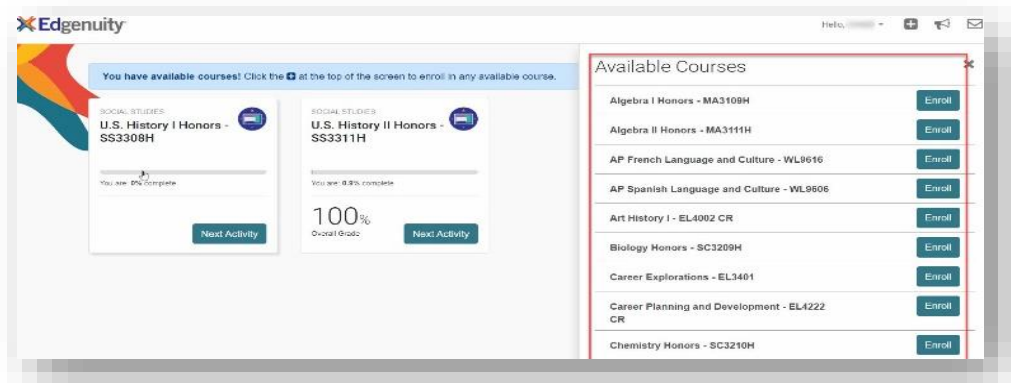

Assistance with Edgenuity will be provided by the following staff members:

Grade Level(s)	Name	Email Address
7th and 8th	Jackie Lauve	jackie.lauve@zacharyschools.org
9th	Chandra Martin	chandra.martin@zacharyschools.org
10th	Shae Lipscomb	shae.lipscomb@zacharyschools.org
11th	Megan Kirkindoll	megan.kirkindoll@zacharyschools.org
12th	Frank Phinney	frank.phinney@zacharyschools.org