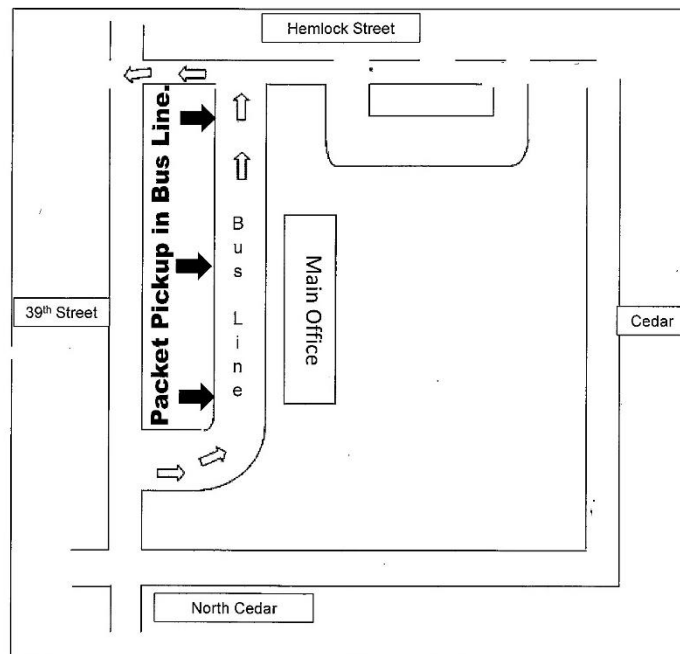

Rollins Place Elementary School

Zachary Elementary School

- Enter Bus Driveway on 39th Street
- Continue through the bus drive and exit onto Hemlock Street

3755 Church Street
 Zachary, LA 70791
 225.658.4969
 Fax 225.658.5261
 www.zacharyschools.org