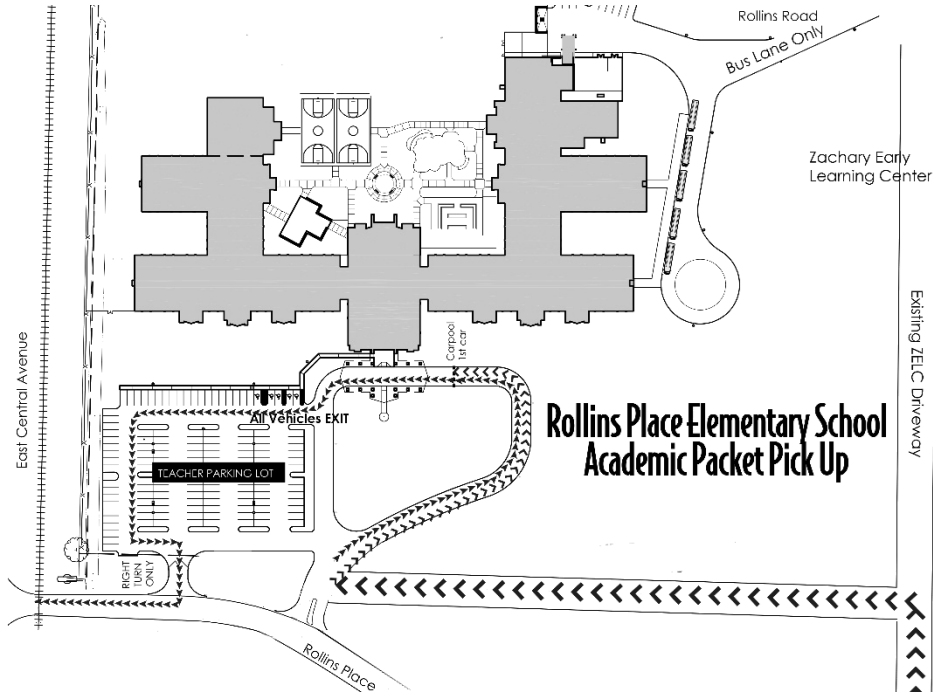

Rollins Place Elementary School