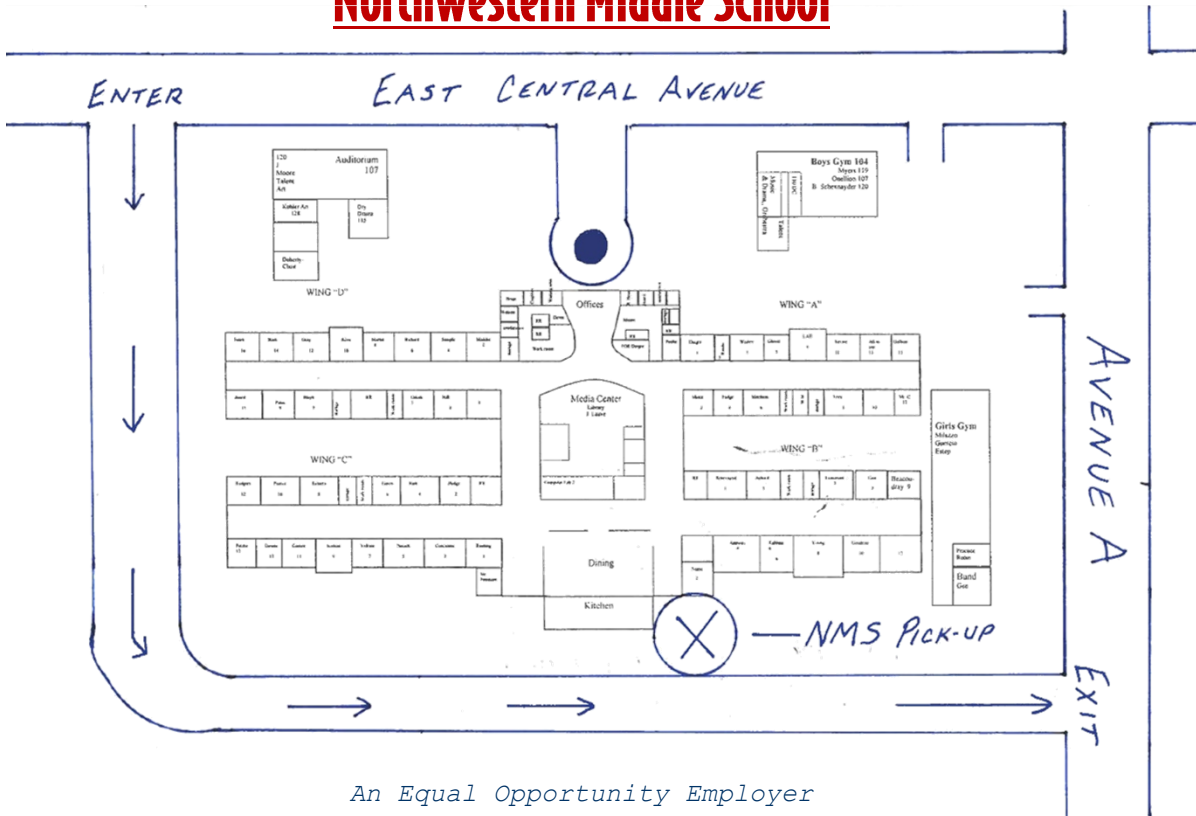

Northwestern Middle School