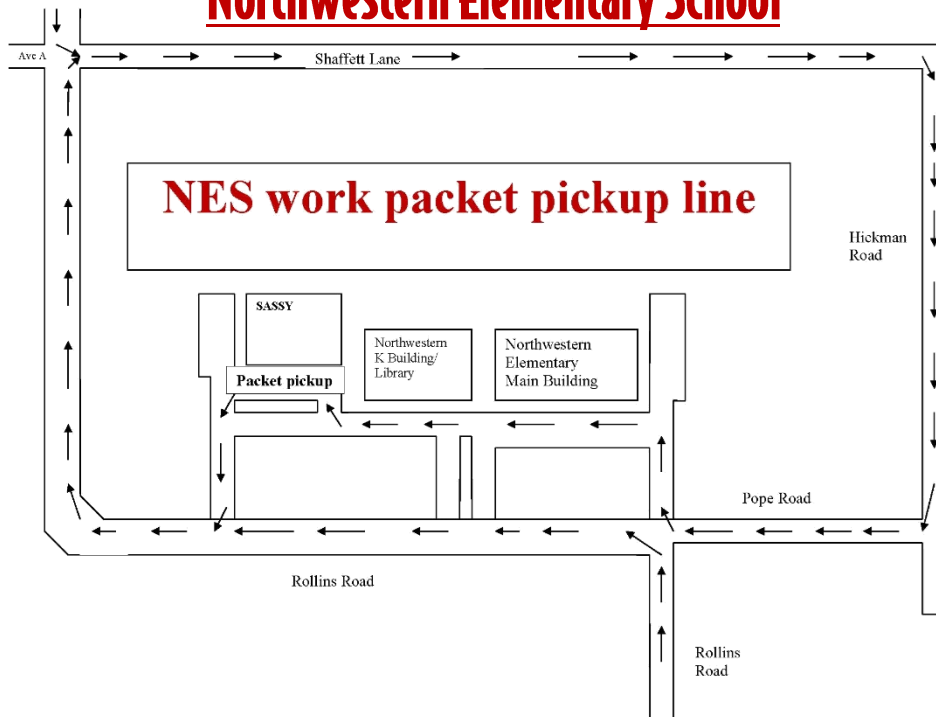

Northwestern Elementary School