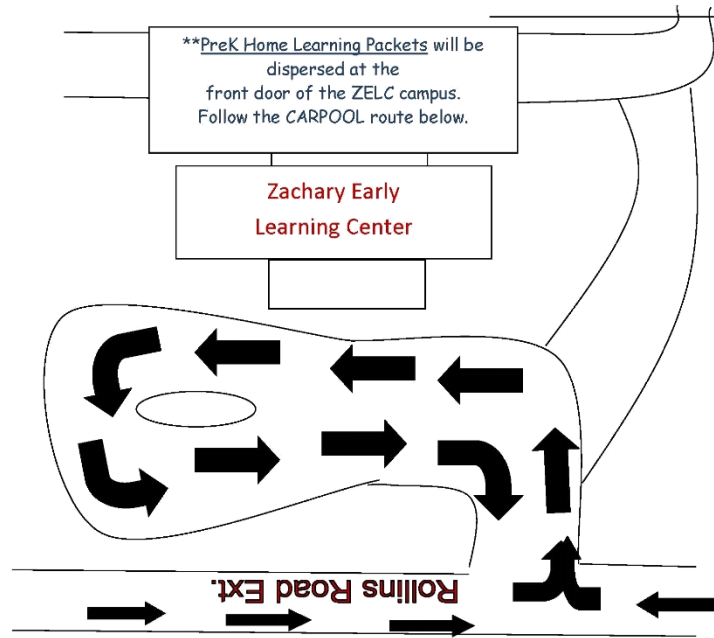

Zachary Early Learning Center