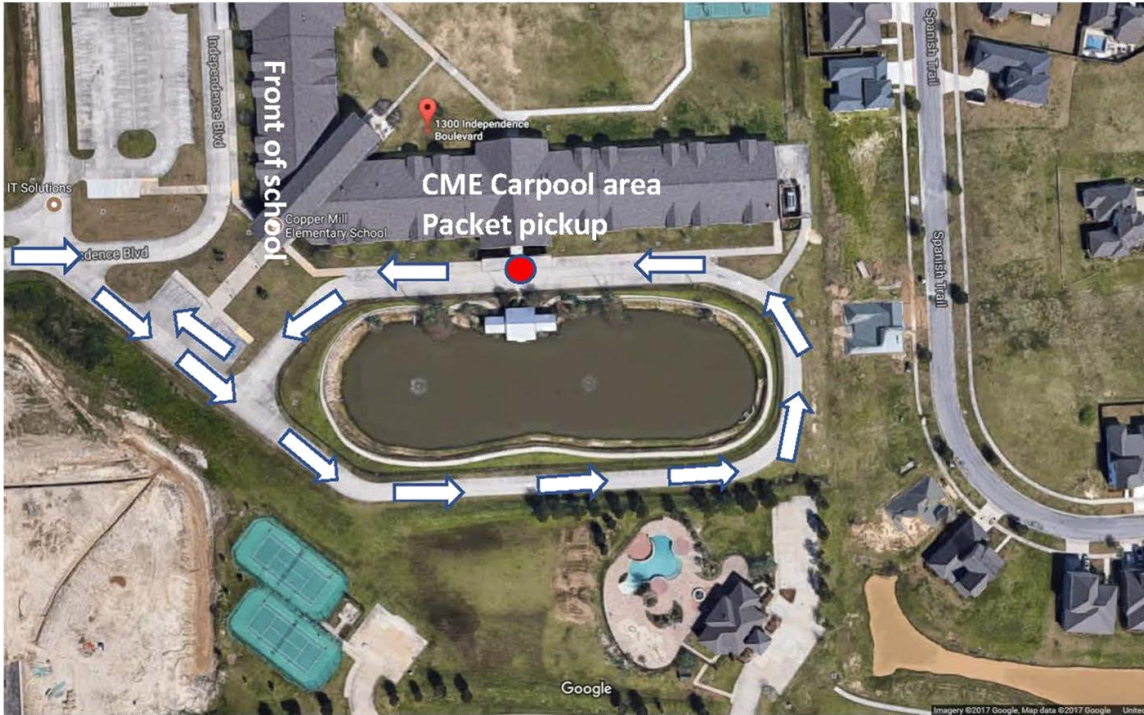

Copper Mill Elementary School